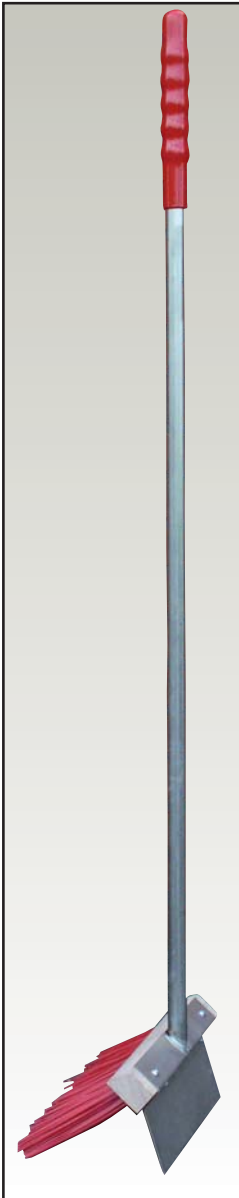

Stubbs broom/scrapper

Combination of broom and scraper for the stable mate.

829899