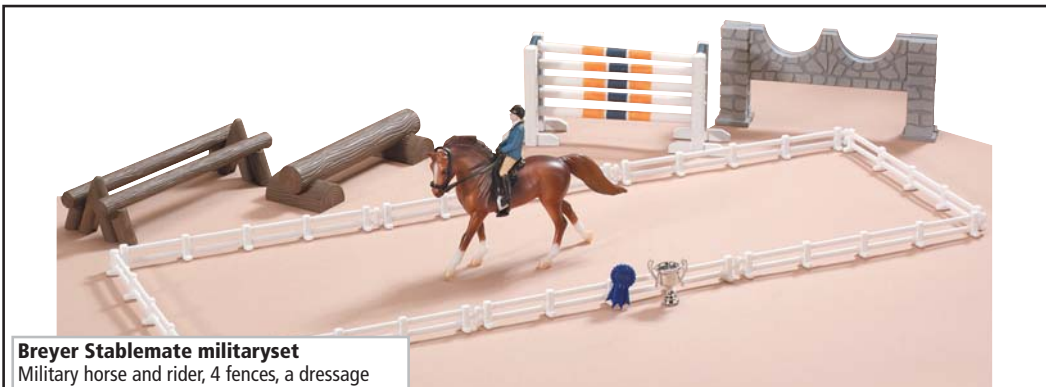

Breyer Stablemate militaryset

Military horse and rider, 4 fences, a dressage arena and trophy.

903785