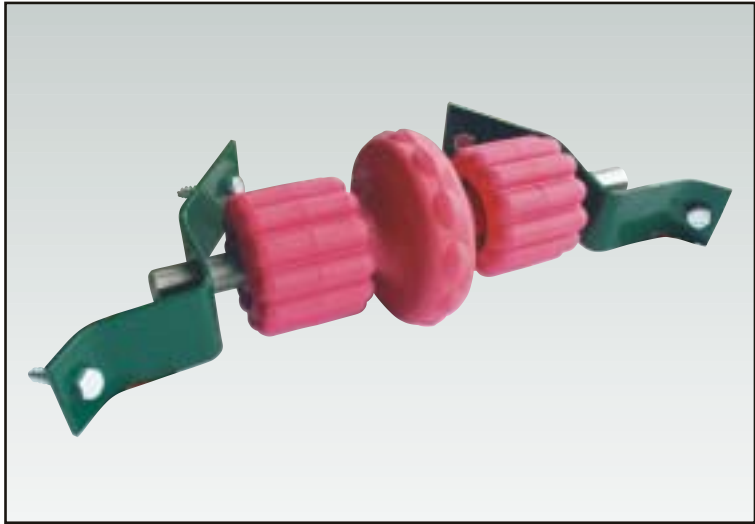

BR MILANO CLOSE CONTACT JUMPING SADDLE

This saddle is manufactured of Italian leather and the kneepads and seat of French calf leather. The saddle has a flexible fibreglass tree reinforced with steel and provided with a cast sidebar. Because of the flexible seat you have a closer contact with your horse. The knee- and calf rolls provide a stable leg position. The anatomically formed panels guarantee a perfect fit and stable position on the back. The saddle has sunken safety hooks and contrast stitching.

772767 - 500 ML

PREMIERE STARTNUMBER COVER

A skilful start number cover of soft plastic for around the arm. The cover is provided with adjustable velcro fastening. (excl. start numbers)

819901 - BLACK

JOLLY BALL
 A welcome change in every day routine for your horse. To prevent your horse from becoming bored and helps to curb stable vices.
 829927 - 10" - PEPPERMINT SCENTED - RED