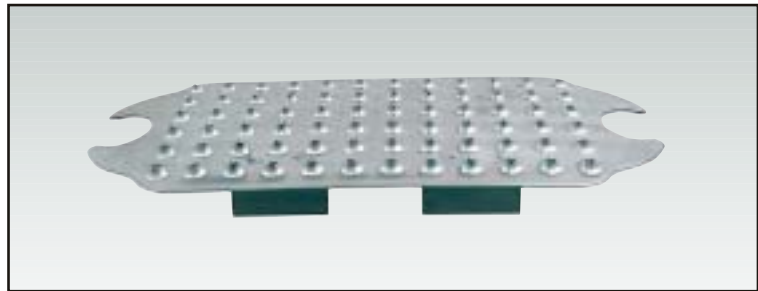

H.S. STIRRUP PADS

S.S., with non-skid profile for extra grip, for stirrups Bow Balance, art. nr. 121482.

122480 - 12 CM